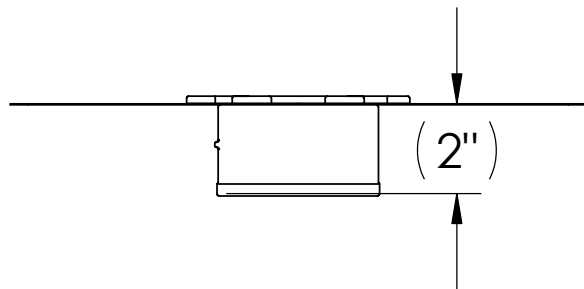

TILE DECK DRAIN

AVAILABLE WITH 4" BRONZE ROUND GRATE, OR 5" X 5" NICKEL BRONZE SQUARE GRATE. ADJUSTABLE FROM 1"-3".

SQUARE GRATE ROUND GRATE

16 OZ. COPPER FLASHING ATTACHED TO 3" BRONZE FITTING.

AVAILABLE WITH OPTIONAL COPPER ELBOW.