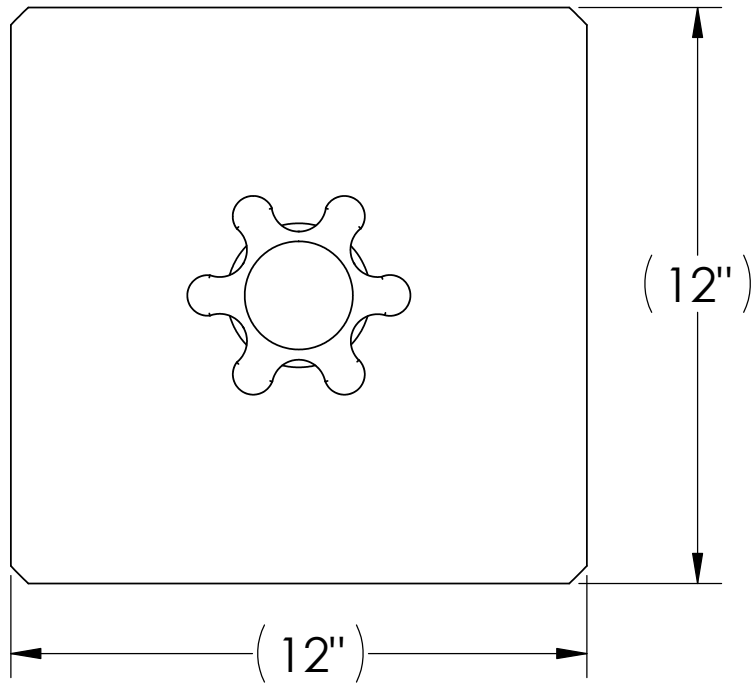

TILE DECK DRAIN

AVAILABLE WITH 4" BRONZE ROUND GRATE, OR 5" X 5" NICKEL BRONZE SQUARE GRATE. ADJUSTABLE FROM 1"-3".

SQUARE GRATE ROUND GRATE

16 OZ. COPPER FLASHING ATTACHED TO 3" BRONZE FITTING.

AVAILABLE WITH OPTIONAL COPPER ELBOW.