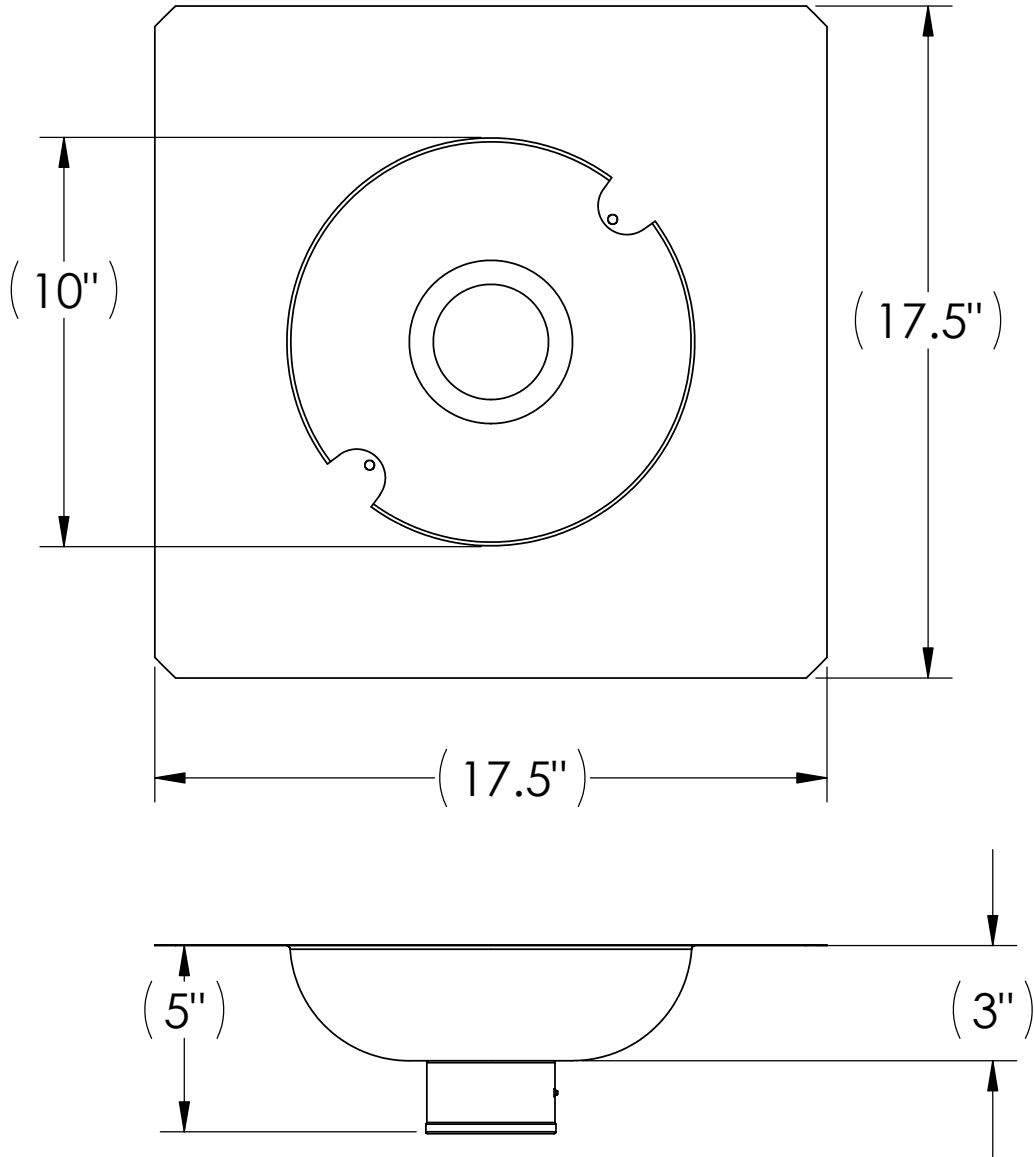

BOTTOM OUTLET ROOF DRAIN

HEAVY DUTY ABS CYCLOLAC
DOME STRAINER

20 OZ. SEAMLESS COPPER BASIN,
ATTACHED TO 2, 3, OR 4" BRONZE FITTING
(2" THREADED ALSO AVAILABLE.)