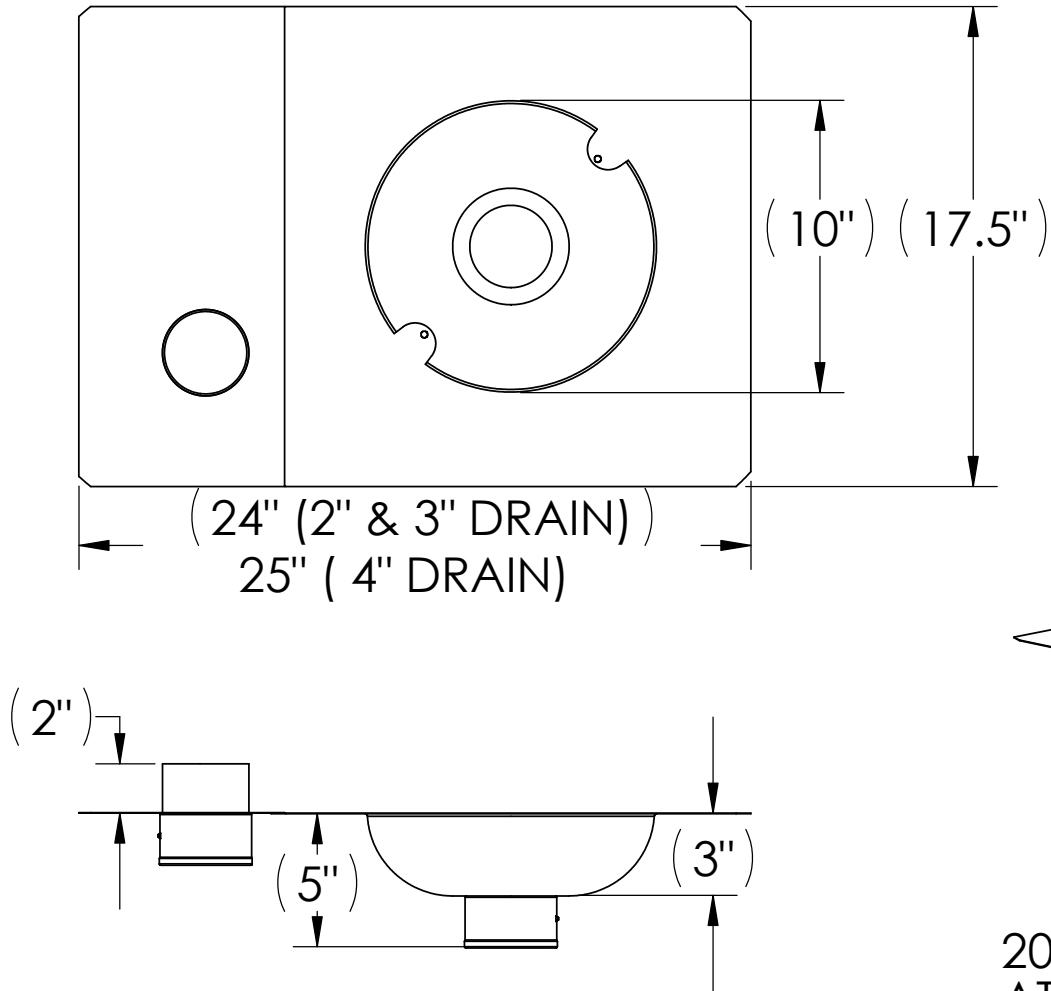

# BOTTOM OUTLET ROOF DRAIN WITH OVERFLOW

AVAILABLE WITH OVERFLOW IN LINE WITH DRAIN (PLASTIC DRAIN REPLACEMENT), AND OTHER CUSTOM CONFIGURATIONS.

HEAVY DUTY ABS  
CYCLOLAC DOME STRAINER

20 OZ. SEAMLESS COPPER BASIN  
ATTACHED TO 2, 3, OR 4" BRONZE FITTING.  
(2" THREADED FITTING ALSO AVAILABLE.)