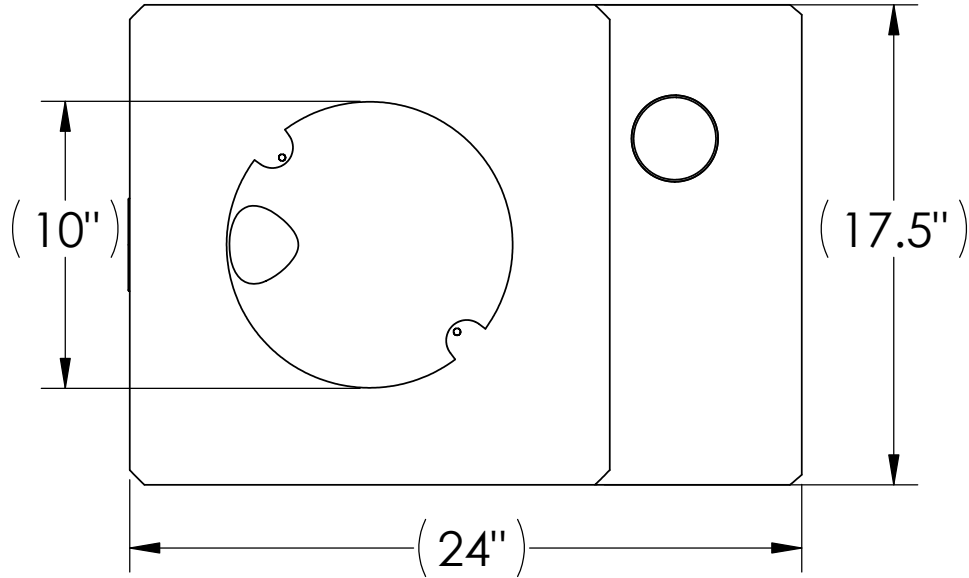

SIDE OUTLET WITH OVERFLOW

AVAILABLE WITH OVERFLOW IN LINE WITH DRAIN (PLASTIC DRAIN REPLACEMENT), AND OTHER CUSTOM CONFIGURATIONS.

HEAVY DUTY ABS
CYCLOLAC DOME STRAINER

20 OZ. SEAMLESS COPPER BASIN
ATTACHED TO 2 OR 3" BRONZE FITTING.
(2" THREADED ALSO AVAILABLE.)