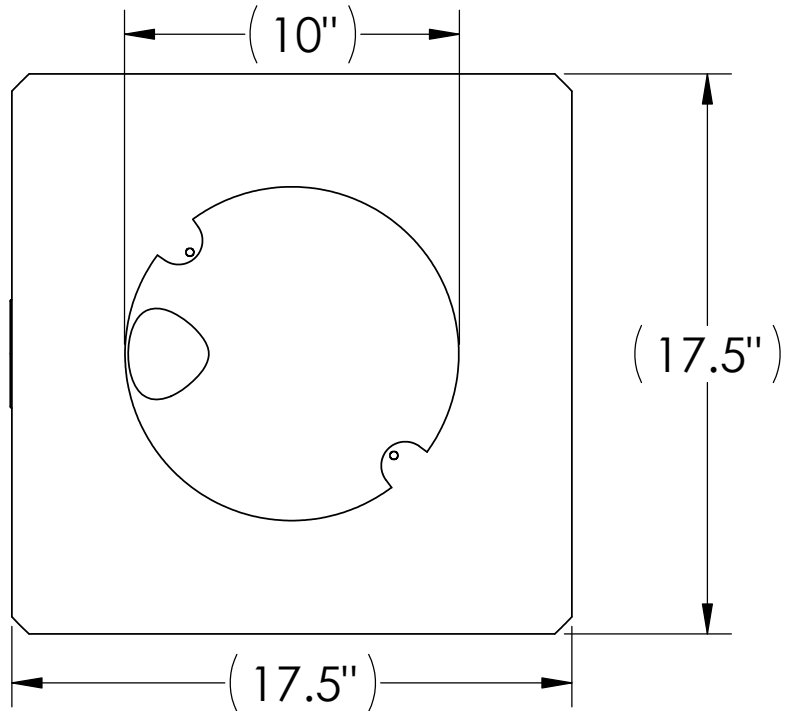

SIDE OUTLET ROOF DRAIN

HEAVY DUTY ABS
CYCLOLAC DOME STRAINER

20 OZ. SEAMLESS COPPER BASIN
ATTACHED TO 2 OR 3" BRONZE FITTING.
(2" THREADED FITTING ALSO AVAILABLE.)